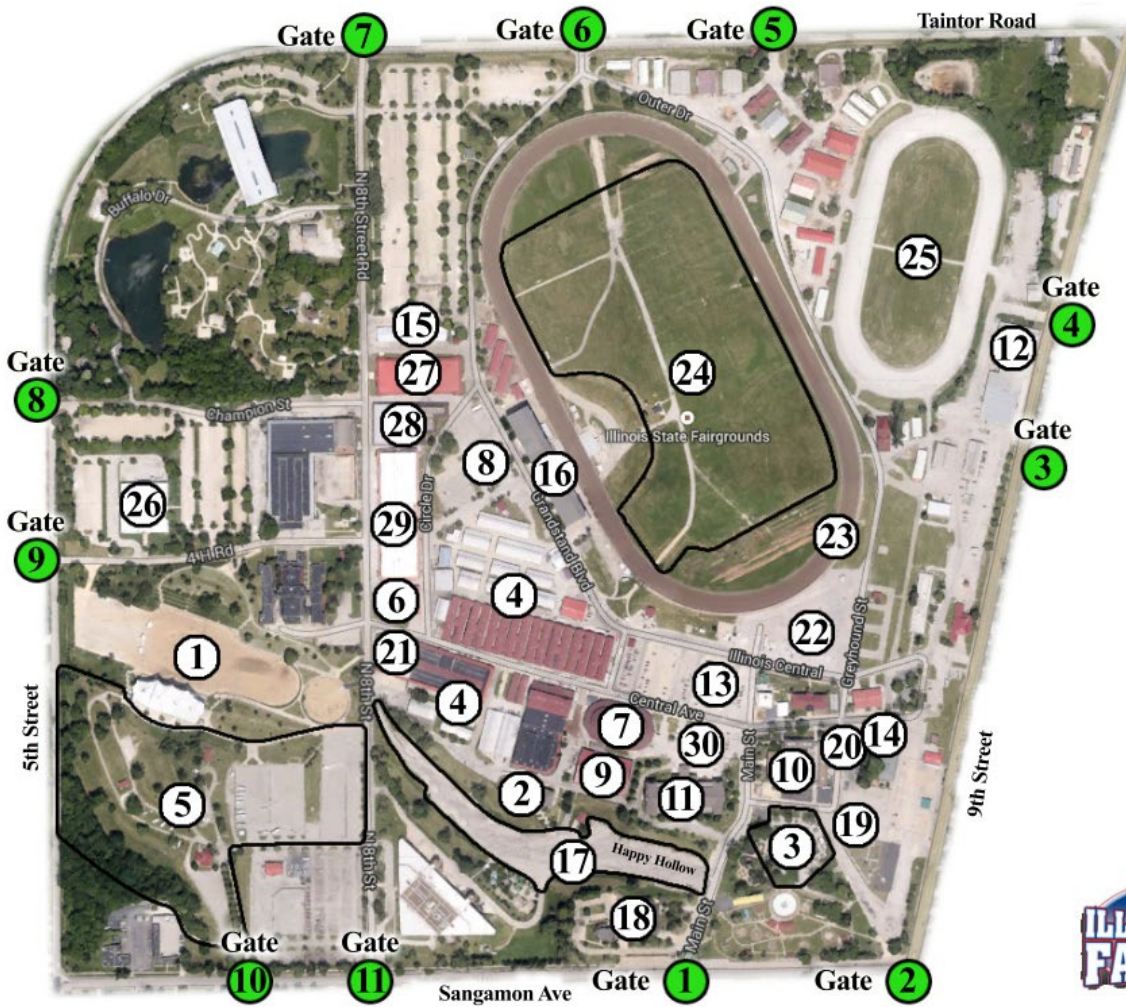

Illinois State Fairground Facilities

1. The Arena
2. Artisans Building
3. Bandstand
4. Barns
5. Campgrounds
6. Cattle Barn #110
7. Coliseum
8. Commodities Pavillion
9. Covered Outdoor Arena
10. Emerson Bldg - Annex
11. Exposition Building
12. Facilities Events Office
13. Food-A-Rama
14. Garden Pavillion
15. Goat Barn
16. Grandstand
17. Happy Hollow
18. Illinois Building
19. Labor Pavillion
20. Lincoln Stage
21. Livestock Center
22. Midway Area
23. One Mile Track
24. One Mile Track Infield
25. 1/2 Mile Track
26. Orr Building
27. Sheep Barn - North
28. Sheep Barn - South
29. Swine Barn
30. Twilight Ballroom