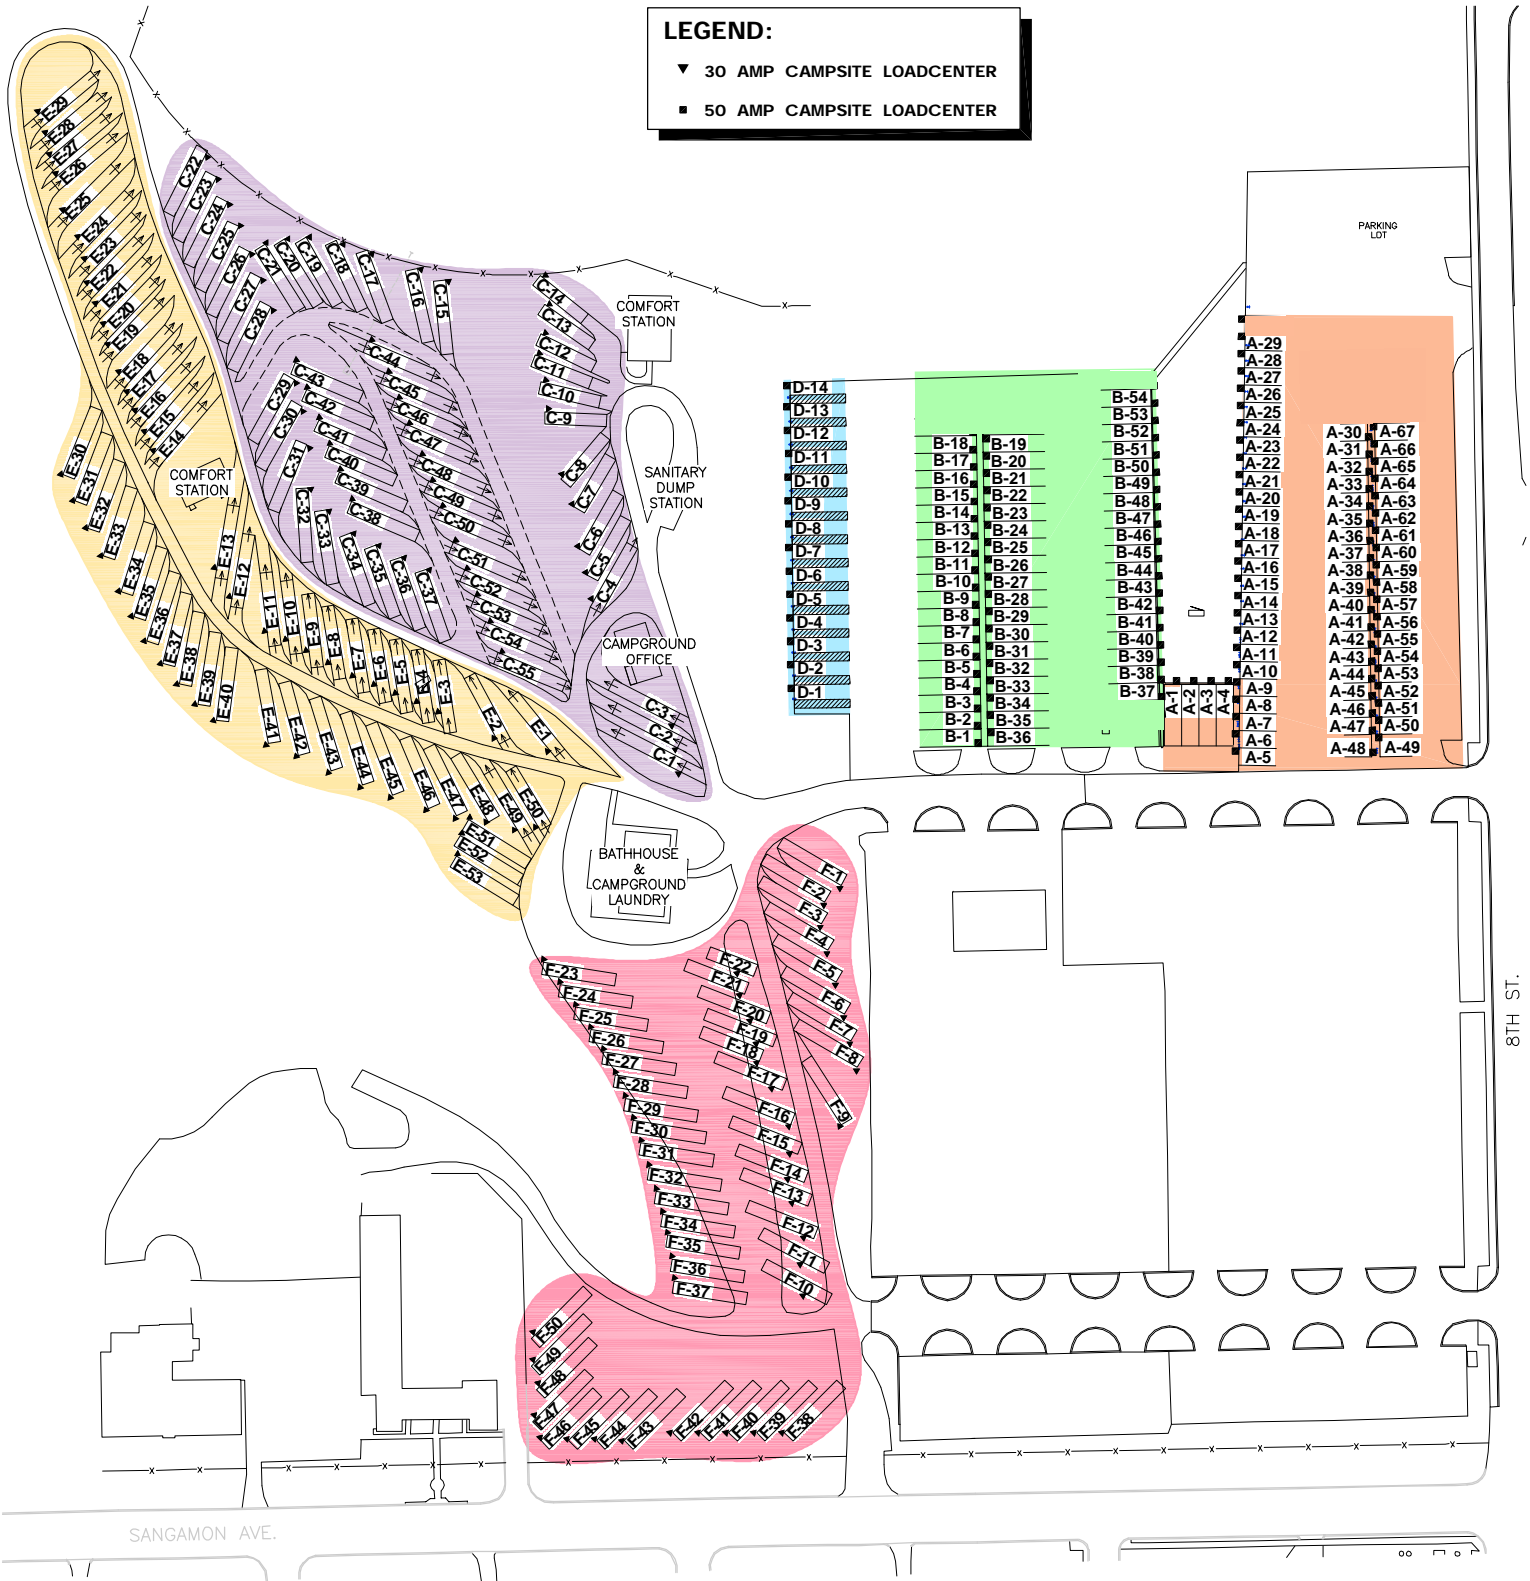

LEGEND:

▼ 30 AMP CAMPSITE LOADCENTER

■ 50 AMP CAMPSITE LOADCENTER

CAMPGROUND MAP